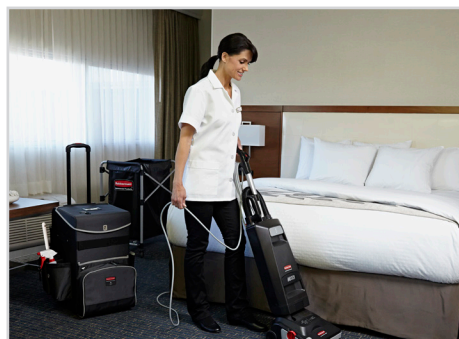

NOTE: Quantity estimate is based on an average of 12 rooms, * Perfect for Turndown Services

Select your Quick Cart size and pair with Rubbermaid's microfiber tools and cleaning line for a compact and discreet approach to cleaning.