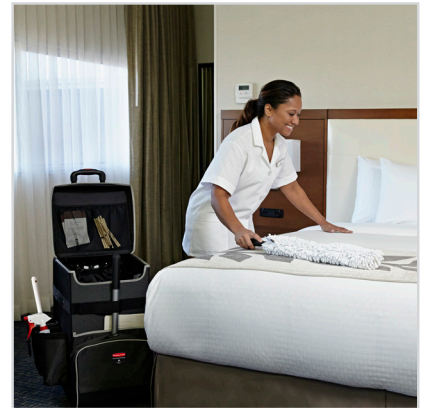

NOTE: Quantity estimate is based on an average of 12 rooms, * Perfect for Turndown Services

Select your Quick Cart size and pair with Rubbermaid's microfiber tools and cleaning line for a compact and discreet approach to cleaning.

IDEAL FOR TUBS AND SHOWERS

GREAT FOR HIGH AND LOW DUSTING

CLEANING PRODUCT SOLUTION

Category	RCP Item #	Distributor Item #	Qty.	Description	Applications
Surface Cleaning	1863888*		12	Executive 12" Multipurpose Microfiber Cloth, Gray	Various surfaces
	1863890*		12	Executive 12" Multipurpose Microfiber Cloth, Brown	Wood surfaces - identify cloths w/ furniture polish
	1867398*		12	Executive 16" Glass Microfiber Cloth, Gray	Glass and mirror surfaces
	FG9C03060000*		3	Executive Spray Bottle	General cleaners
	FGQ85200WH00*		1	Executive 22" Multipurpose Flexible Microfiber Duster & Frame	Vents, crown molding, and bed covers
	FG631000WHT		1	Toilet Bowl Brush, Plastic Handle, Polypropylene Fill	Cleaning toilets
Hard Floor Care	1867396*		1	Executive 11" Microfiber Flexible Mop Frame	Tubs, showers, and various curved surfaces
	1863883*		1	Executive Short Microfiber Telescoping Handle	Fits mop and duster frames
	FGQ86100WH00*		12	Executive Microfiber Flexible Frame Hi-Pile Dust Cover	Tubs, showers, and various curved surfaces
	FGQ89100BL00		12	Executive Microfiber Flexible Damp Mop Cover	Tubs, showers, and various curved surfaces
	FGQ88100YL00		12	Executive Microfiber Flexible Scrub Mop Cover	Tubs, showers, and various curved surfaces
	FGQ87100BL00		12	Executive Microfiber Flexible Glass Mop Cover	Glass and mirror surfaces