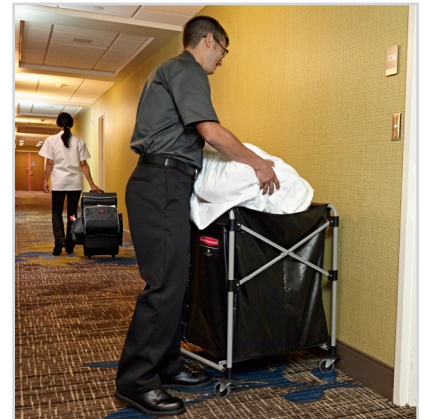

IDEAL FOR TUBS AND SHOWERS

GREAT FOR HIGH AND LOW DUSTING

CLEANING PRODUCT SOLUTION

Category	RCP Item #	Distributor Item #	Qty.	Description	Applications
Surface Cleaning	1863888*		12	Executive 12" Multipurpose Microfiber Cloth, Gray	Various surfaces
	1863890*		12	Executive 12" Multipurpose Microfiber Cloth, Brown	Wood surfaces - identify cloths w/ furniture polish
	1867398*		12	Executive 16" Glass Microfiber Cloth, Gray	Glass and mirror surfaces
	FG9C03060000*		3	Executive Spray Bottle	General cleaners
	FGQ85200WH00*		1	Executive 22" Multipurpose Flexible Microfiber Duster & Frame	Vents, crown molding, and bed covers
	FG631000WHT		1	Toilet Bowl Brush, Plastic Handle, Polypropylene Fill	Cleaning toilets
Hard Floor Care	1867396*		1	Executive 11" Microfiber Flexible Mop Frame	Tubs, showers, and various curved surfaces
	1863883*		1	Executive Short Microfiber Telescoping Handle	Fits mop and duster frames
	FGQ86100WH00*		12	Executive Microfiber Flexible Frame Hi-Pile Dust Cover	Tubs, showers, and various curved surfaces
	FGQ89100BL00		12	Executive Microfiber Flexible Damp Mop Cover	Tubs, showers, and various curved surfaces
	FGQ88100YL00		12	Executive Microfiber Flexible Scrub Mop Cover	Tubs, showers, and various curved surfaces
	FGQ87100BL00		12	Executive Microfiber Flexible Glass Mop Cover	Glass and mirror surfaces

NOTE: Quantity estimate is based on an average of 12 rooms, * Perfect for Turndown Services

Combine the versatile Quick Cart with the Collapsible Multi-Stream X-Cart to handle linen and waste removal.

COLLAPSES BY 75%